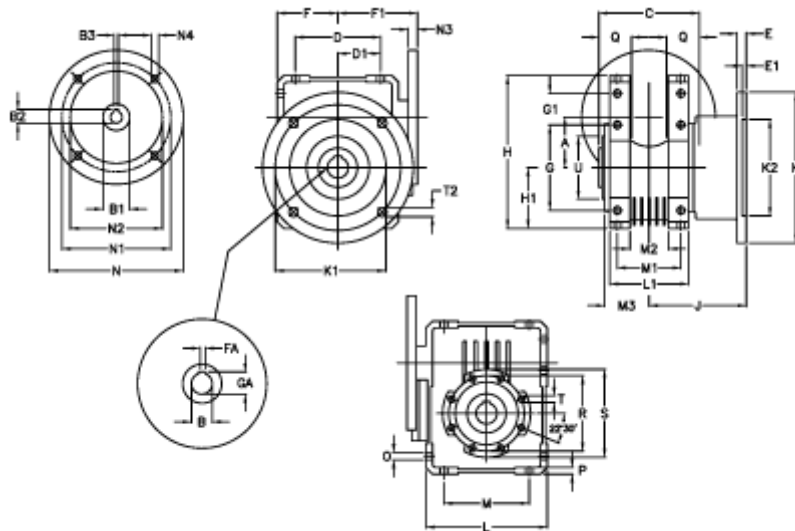

Article number: 392208601043616

Description: Worm Gear with Torque Limiter  
W86 L1-UF-10-P90 B14

## Measures

A = 86.90	E = 15	H = 245.5	M = 144	N4 = 8,5	U = 110
B = 35	E1 = 6	H1 = 100.0	M1 = 101	O = 11.5	
B1 E7 = 24	F = 100	J = 151.0	M2 = 57	P = 11	
B2 = 27.3	F1 = 128	K = 210	M3 = 65	Q = 45	
B3 H9 = 8	FA = 10	K1 = 176	N = 140	R = 130	
C = 140	G = 144	K2 = 152	N1 = 115	S = 150	
D = 144.0	G1 = 45.5	L = 200	N2 = 95	T = M10x18	
D1 = 72.0	GA = 38.3	L1 = 125	N3 = 7.5	T2 = 12.5	